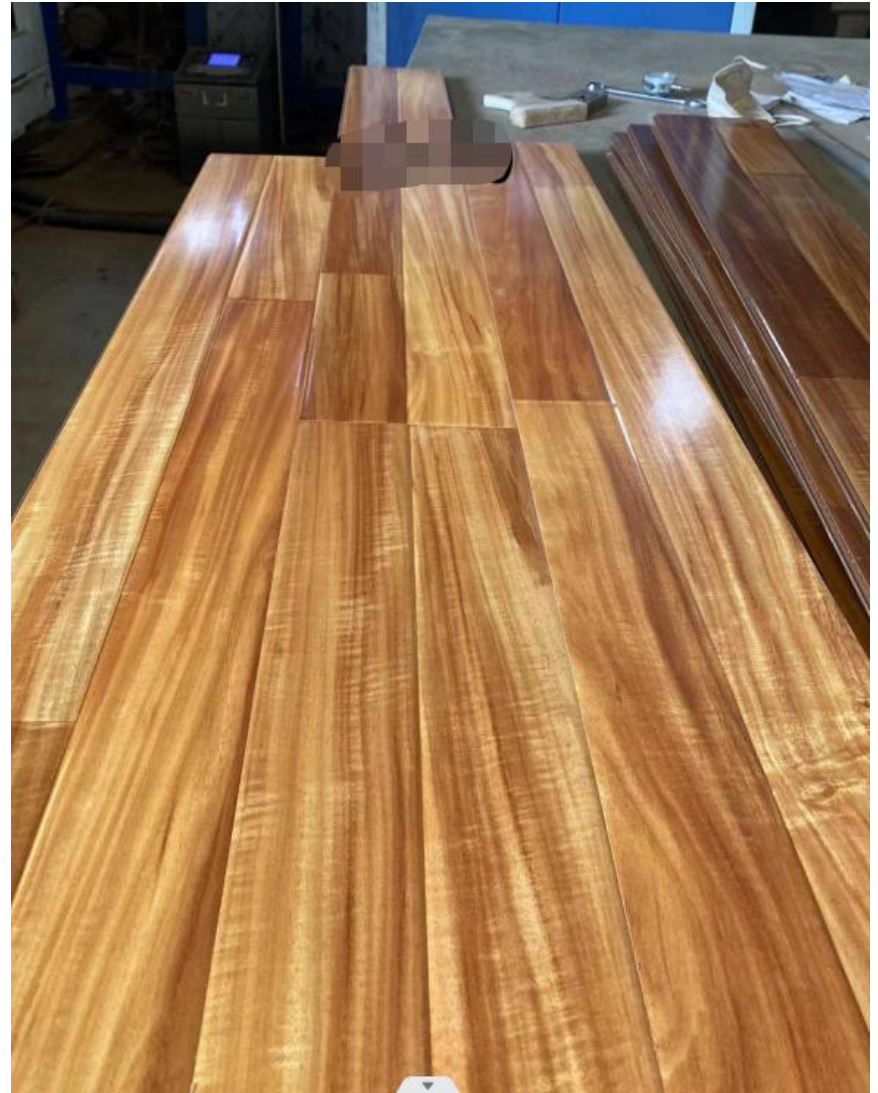

TS02

A1669

1220*168*8mm