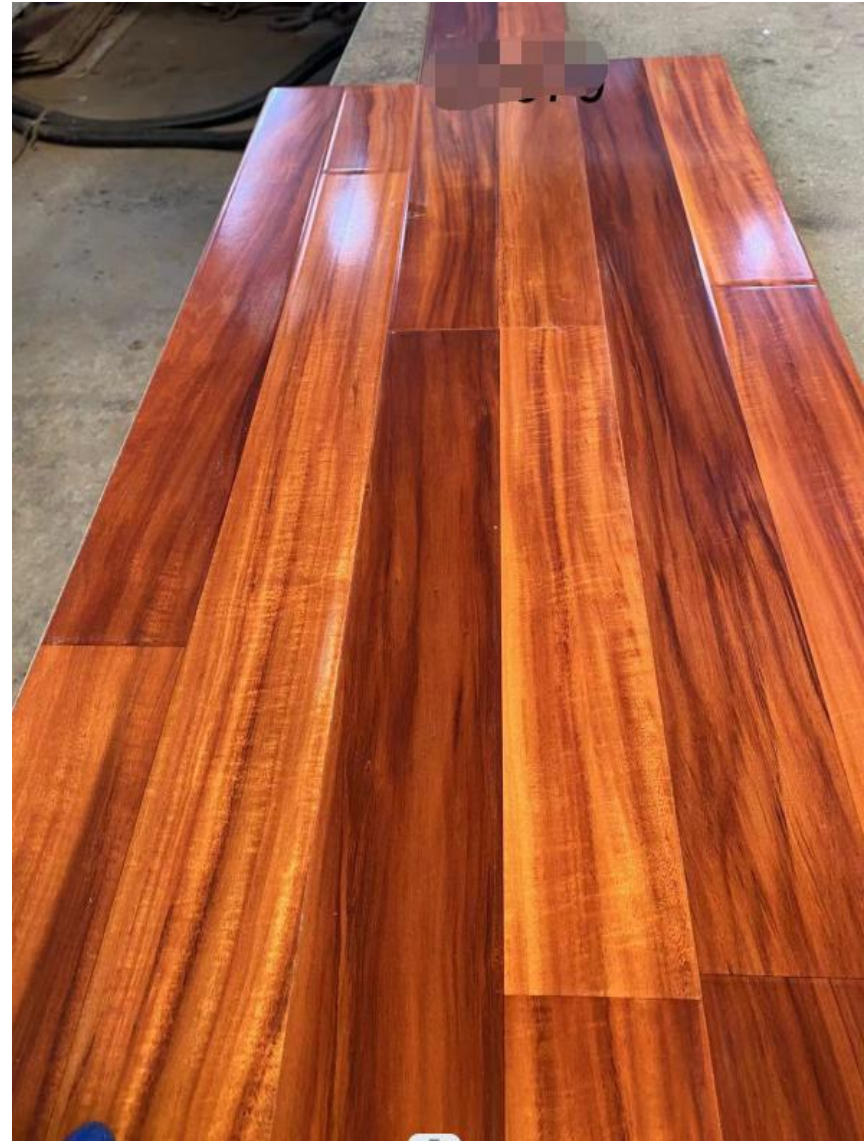

A photograph of a baby's legs and feet. The baby is wearing a white towel and is standing on a light-colored wooden floor. There are several water droplets and splashes on the floor around the baby's feet. The background is a bright, slightly blurred indoor setting.

12061

HG10

08018-2

A1668
1220*168*8mm

A1770
1220*168*8mm

A1671

1220*168*8mm

A1669